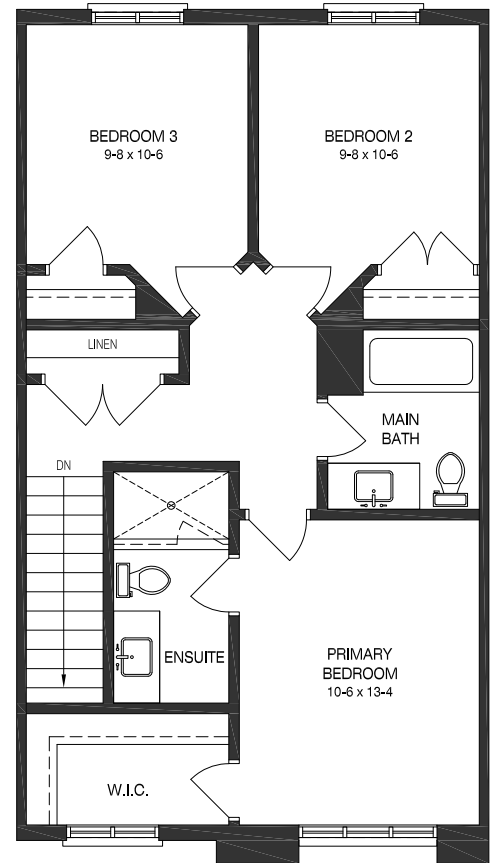

Interior Upper Unit

1,484 SQ.FT.

Interior Upper Unit

1,490 SQ.FT.

FIRST LEVEL PLAN

SECOND LEVEL PLAN

THIRD LEVEL PLAN