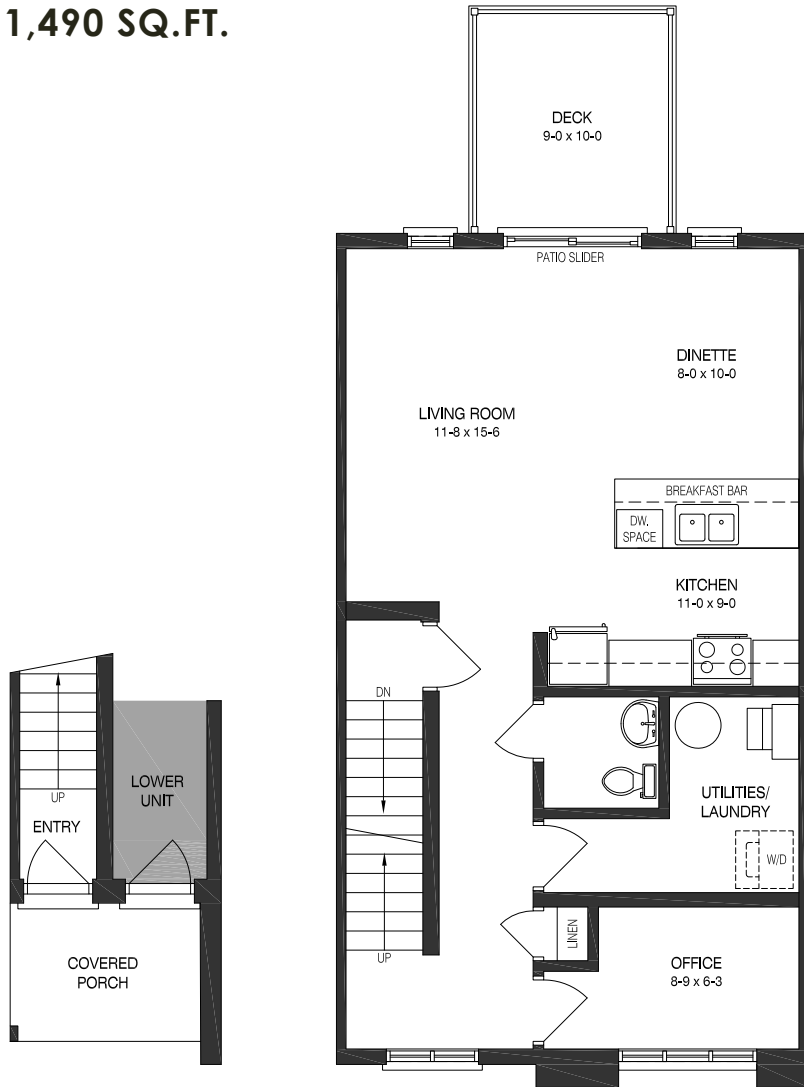

Interior Upper Unit

1,484 SQ.FT.

Interior Upper Unit

1,490 SQ.FT.

FIRST LEVEL PLAN

SECOND LEVEL PLAN

THIRD LEVEL PLAN