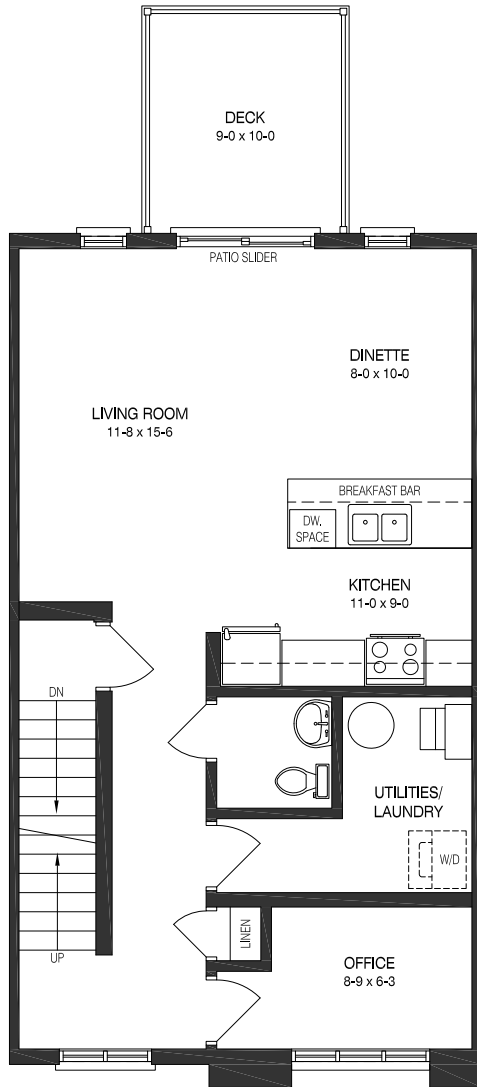

Interior Upper Unit

1,484 SQ.FT.

Interior Upper Unit

1,490 SQ.FT.

FIRST LEVEL PLAN

SECOND LEVEL PLAN

THIRD LEVEL PLAN