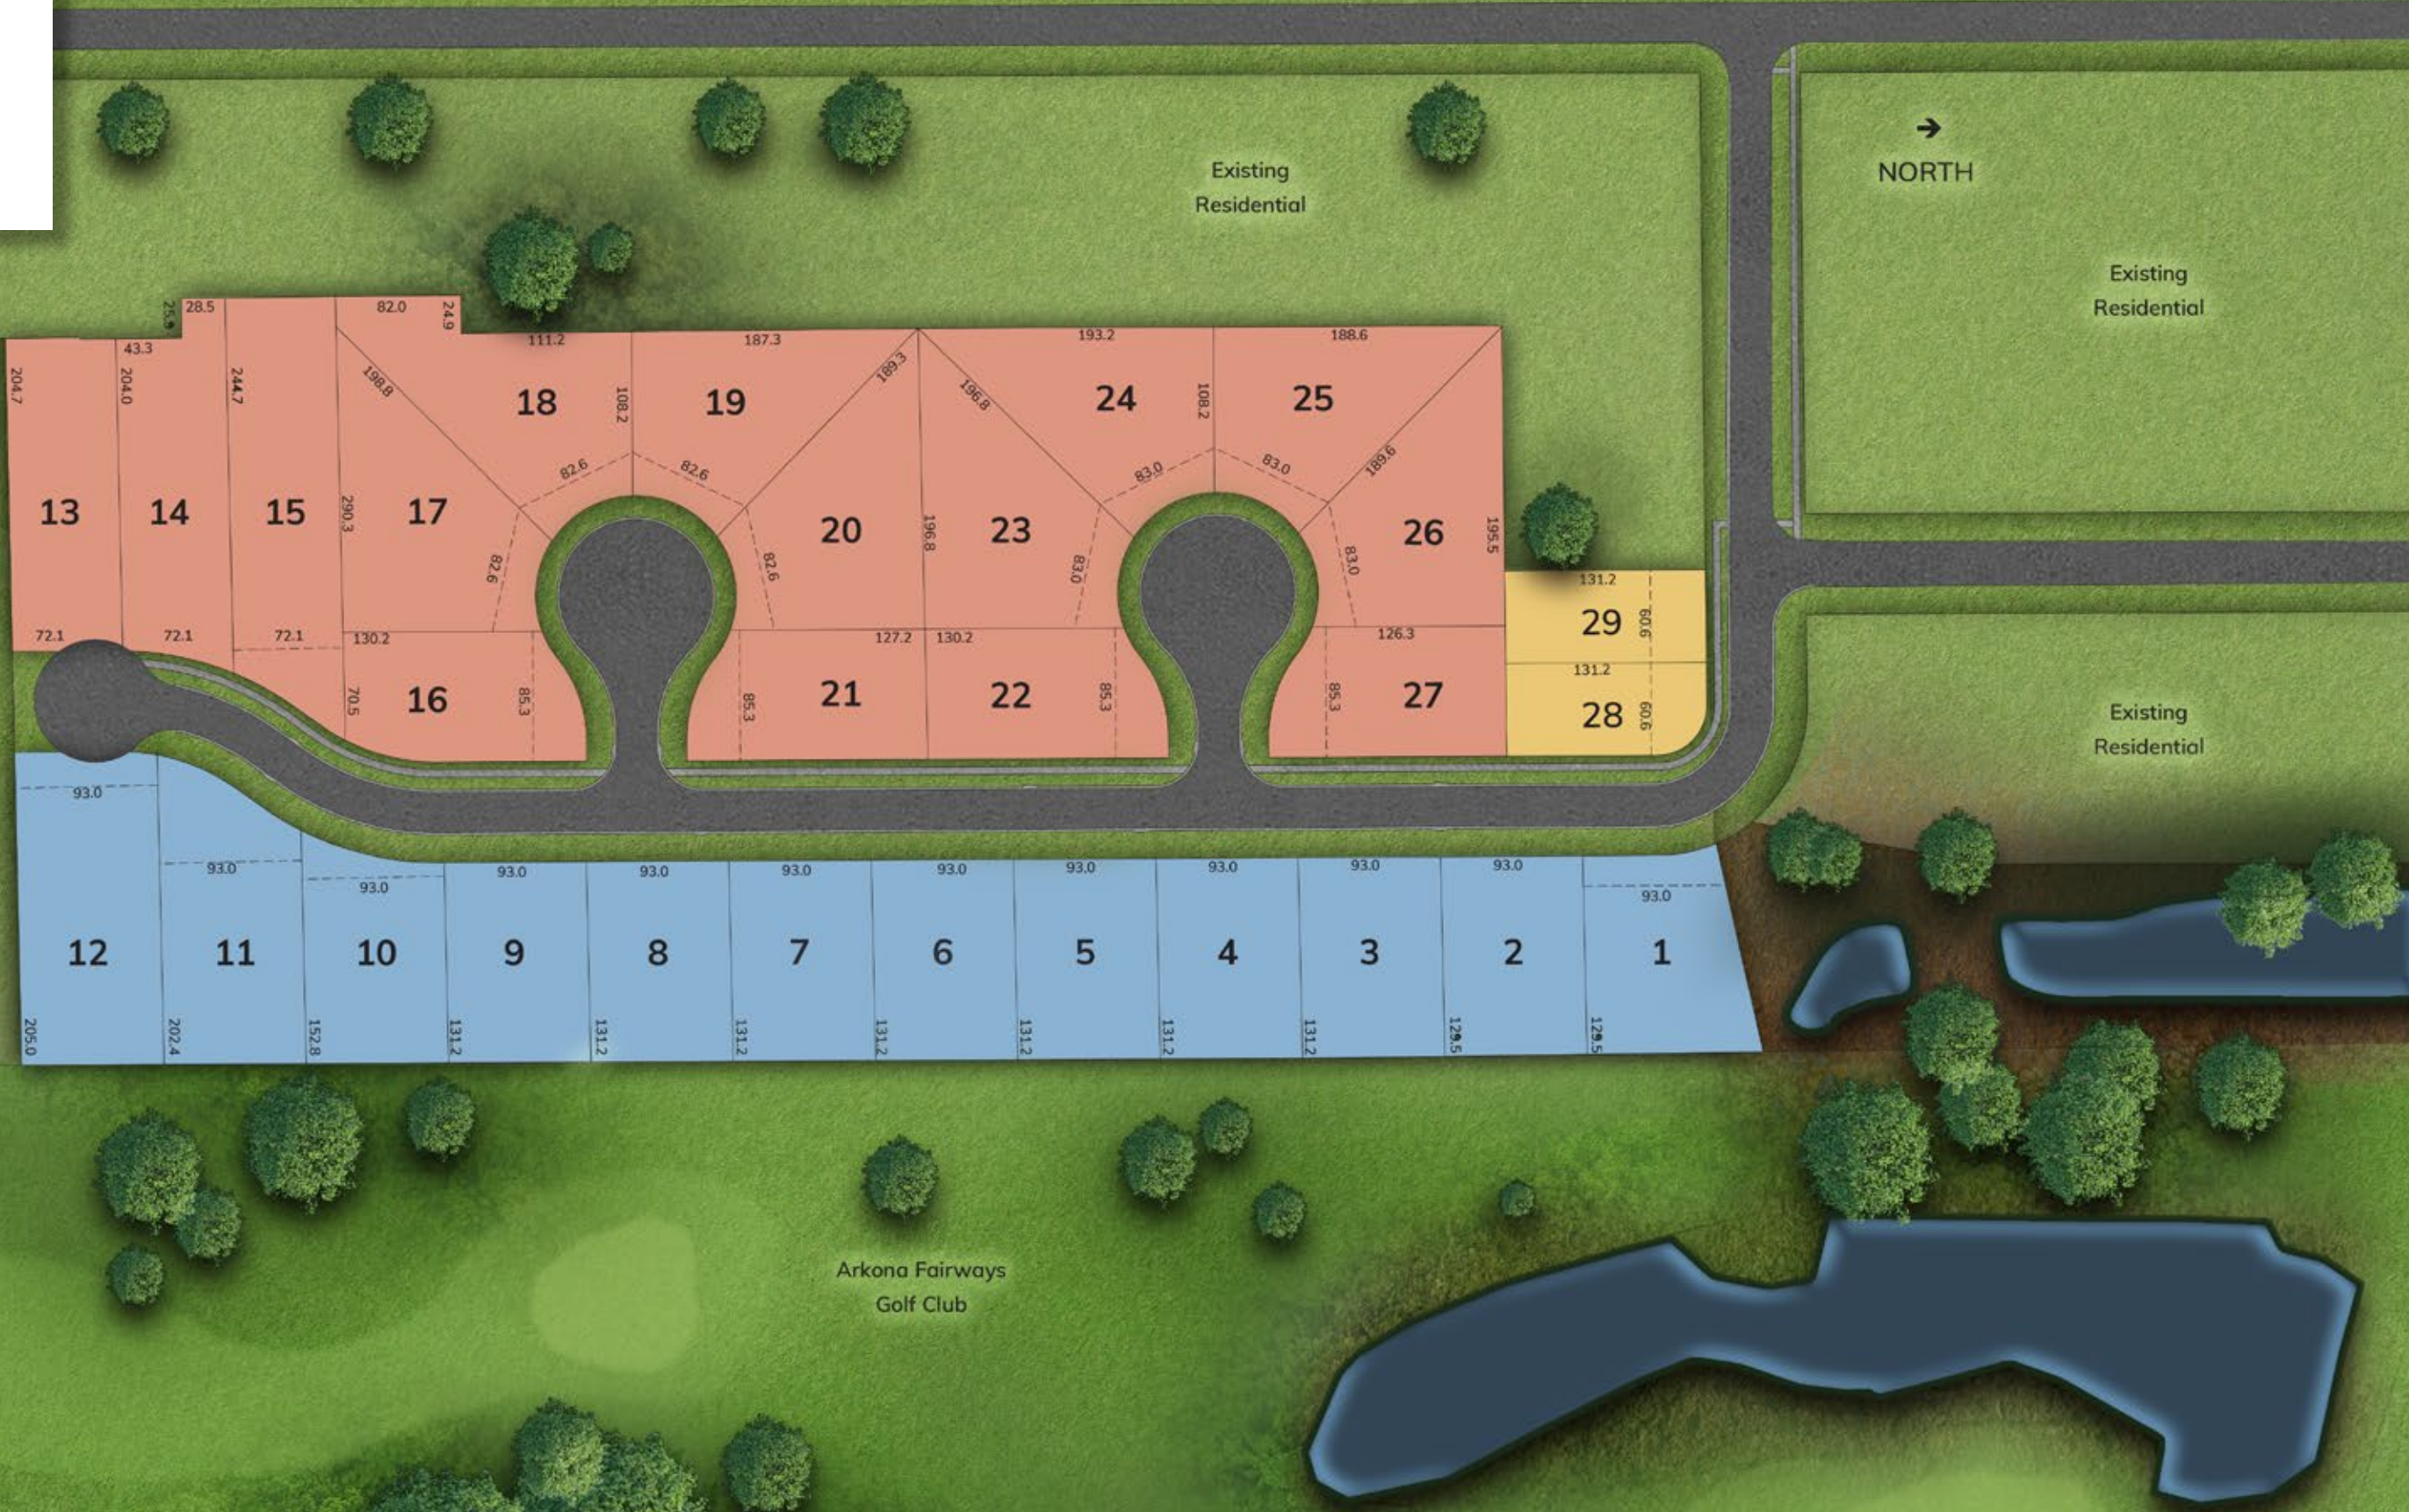

# LEGEND

- STANDARD
- FAIRWAY VIEW
- CUL-DE-SAC

Site plan is artist's concept. Lot dimensions are approximate and depend on final survey. Landscape areas and plantings are concepts only and may vary from finished landscape. See sales representative for more information. E. & O. E.