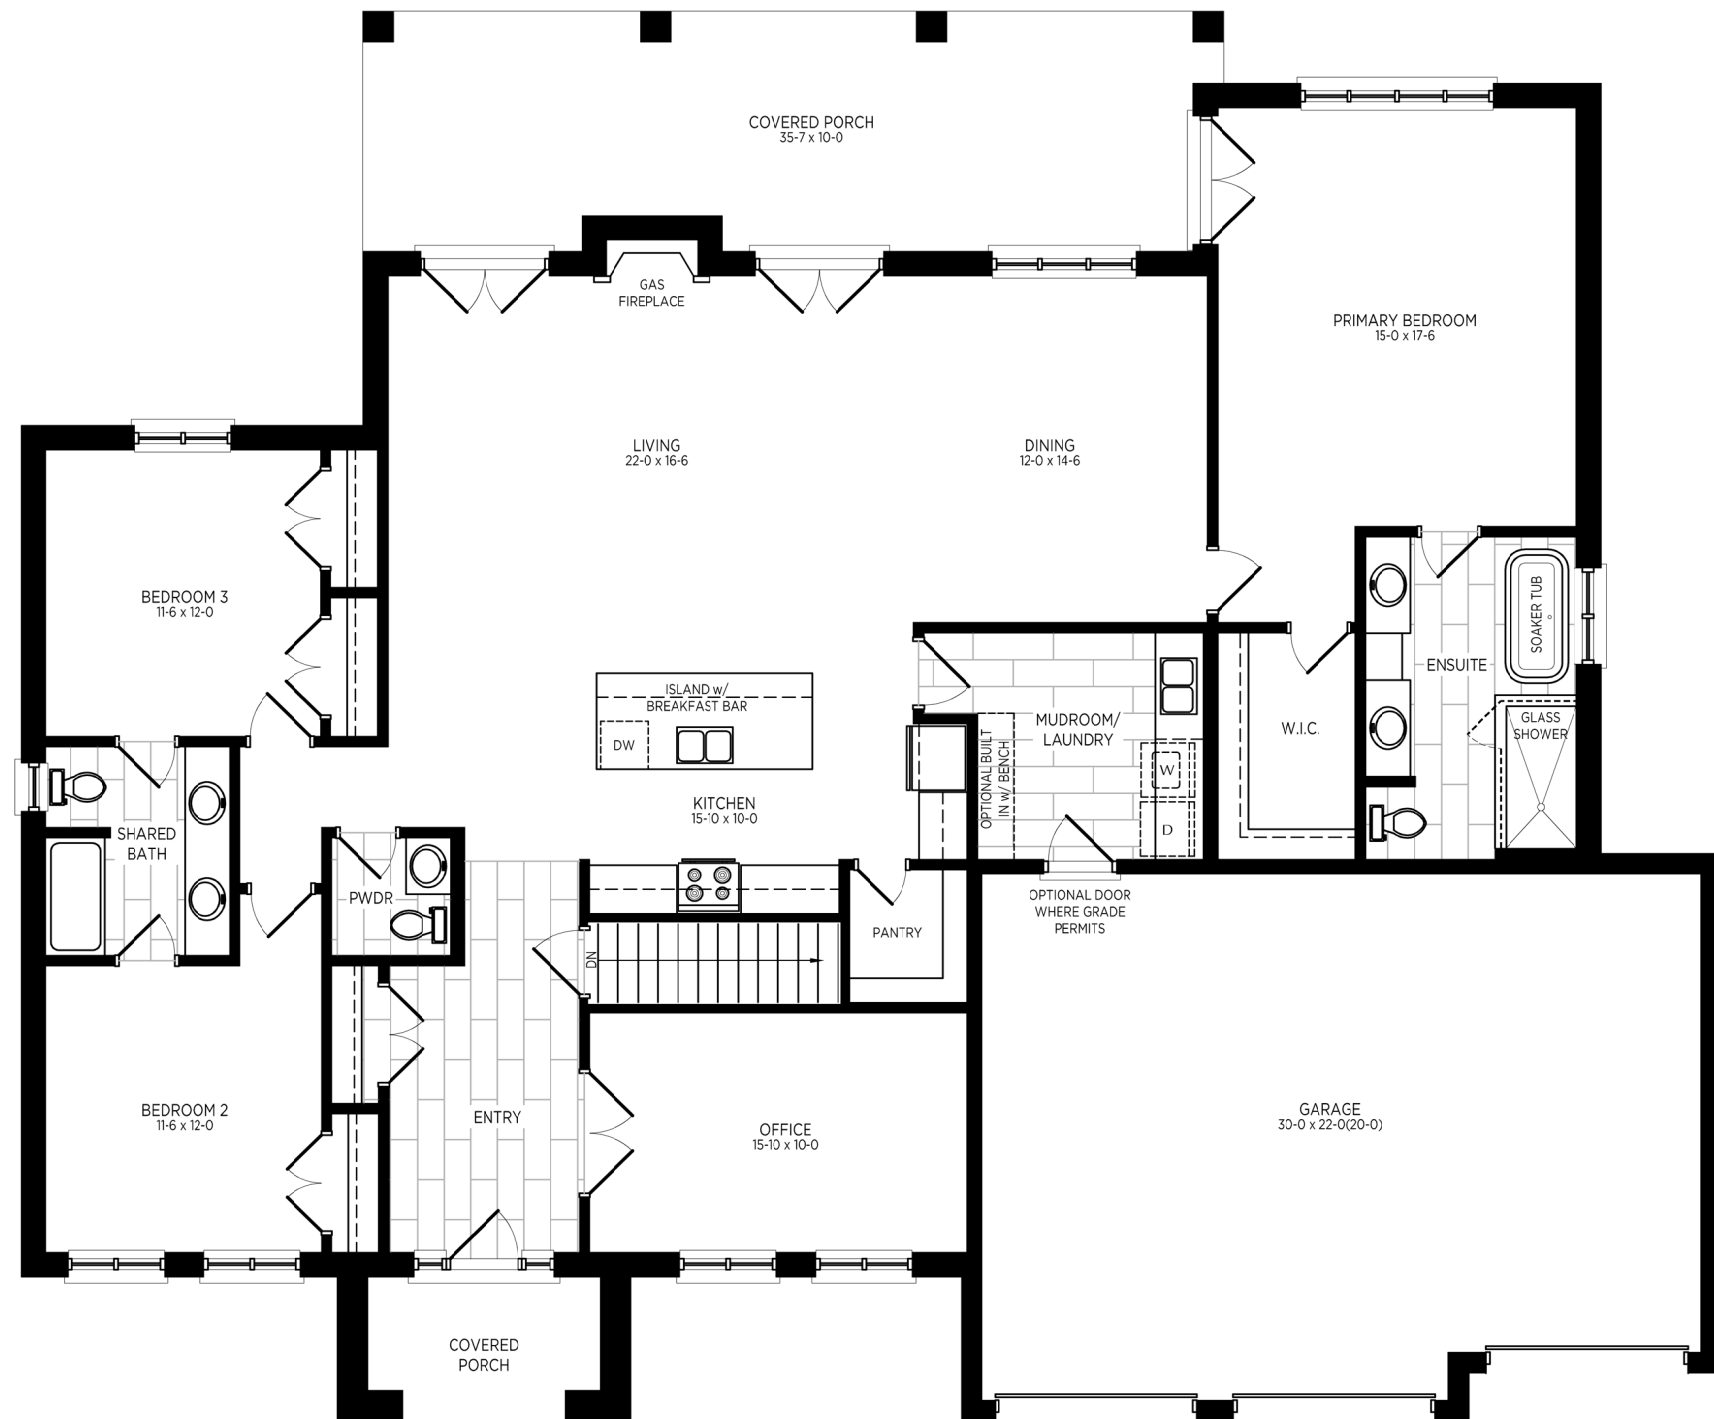

The Marquis

MAIN FLOOR AREA - 2378 sq.ft.

2378 sq. ft.

Basement Floor Plan

Main Floor Plan