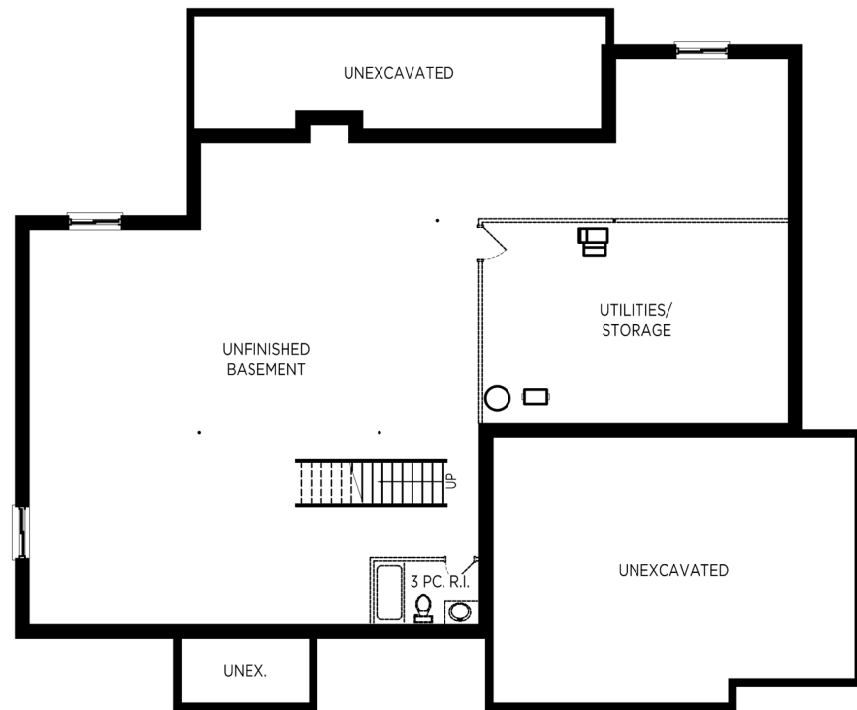

The Marquis

MAIN FLOOR AREA - 2378 sq.ft.

2378 sq. ft.

Basement Floor Plan

Main Floor Plan