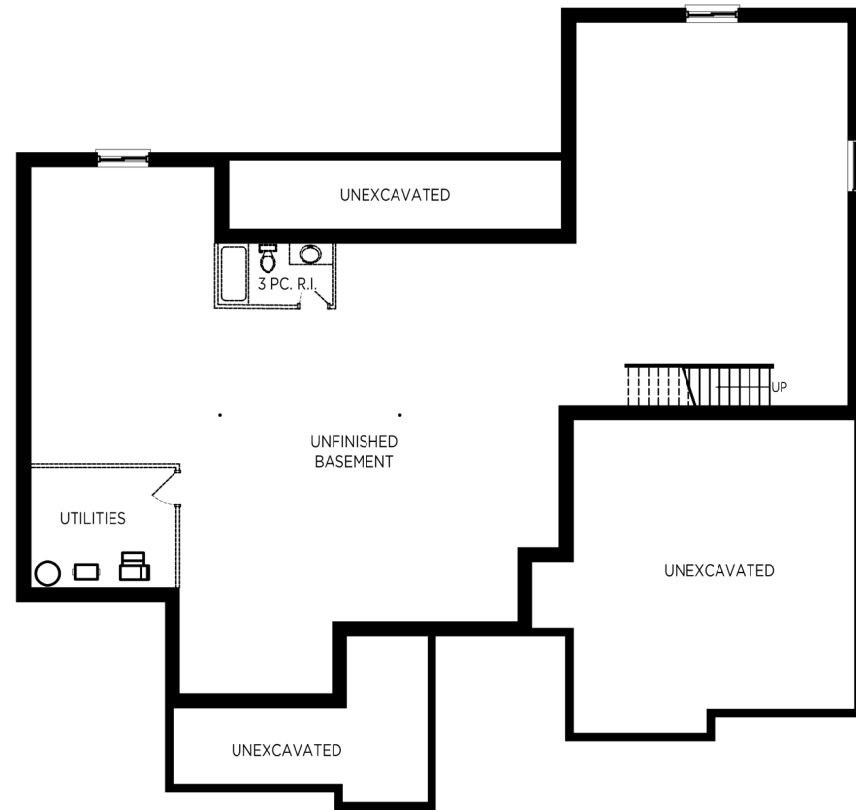

The Rivera

MAIN FLOOR AREA - 2462 sq.ft.

2462 sq. ft.

Basement Floor Plan

Main Floor Plan