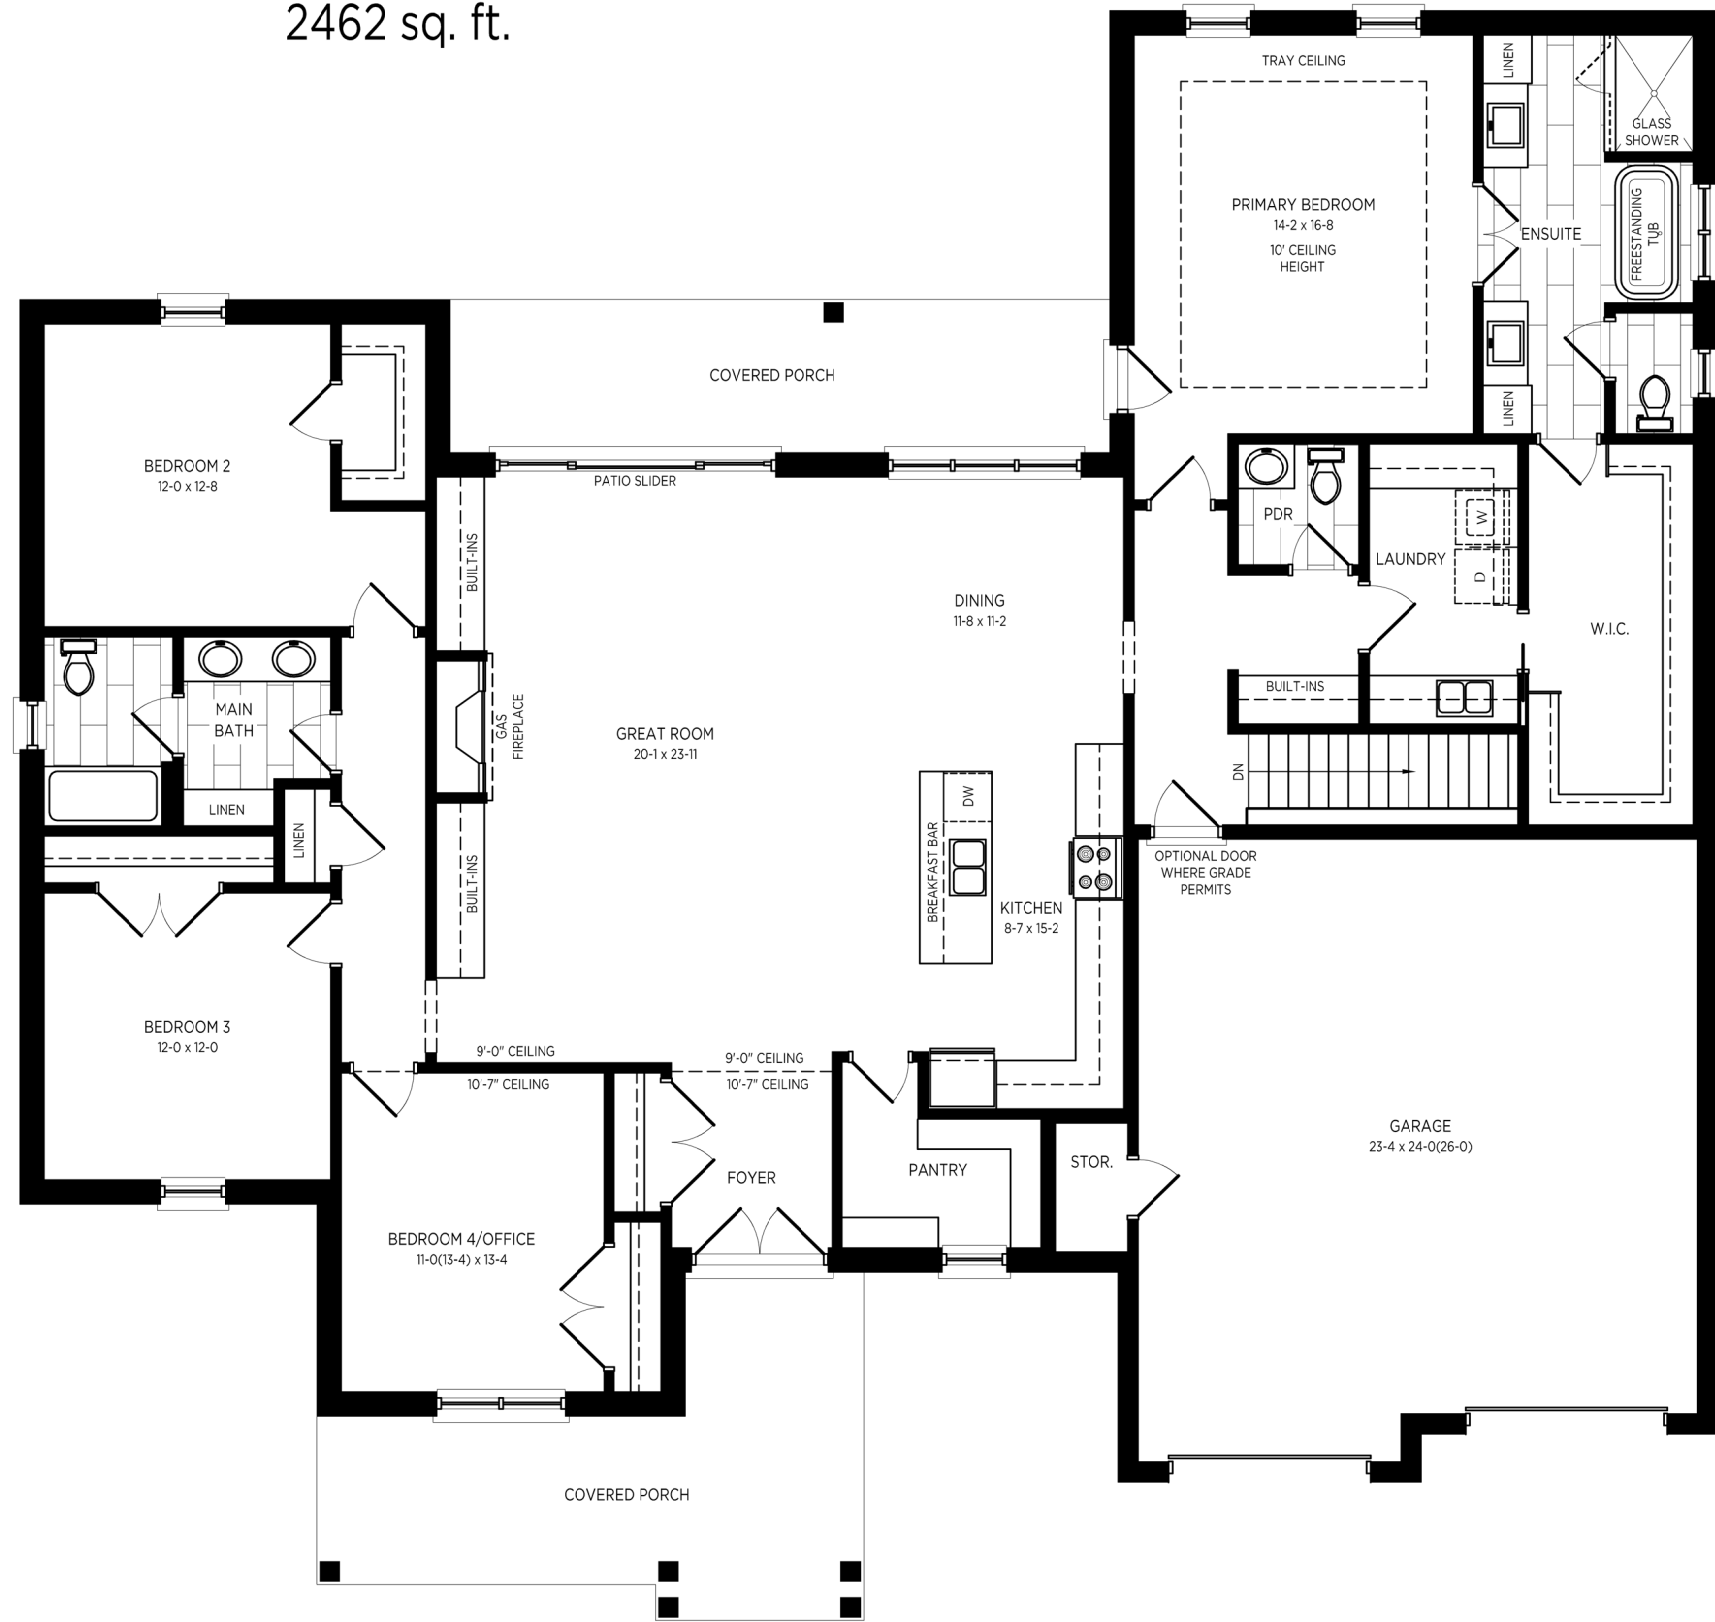

The Rivera

MAIN FLOOR AREA - 2462 sq.ft.

2462 sq. ft.

Basement Floor Plan

Main Floor Plan