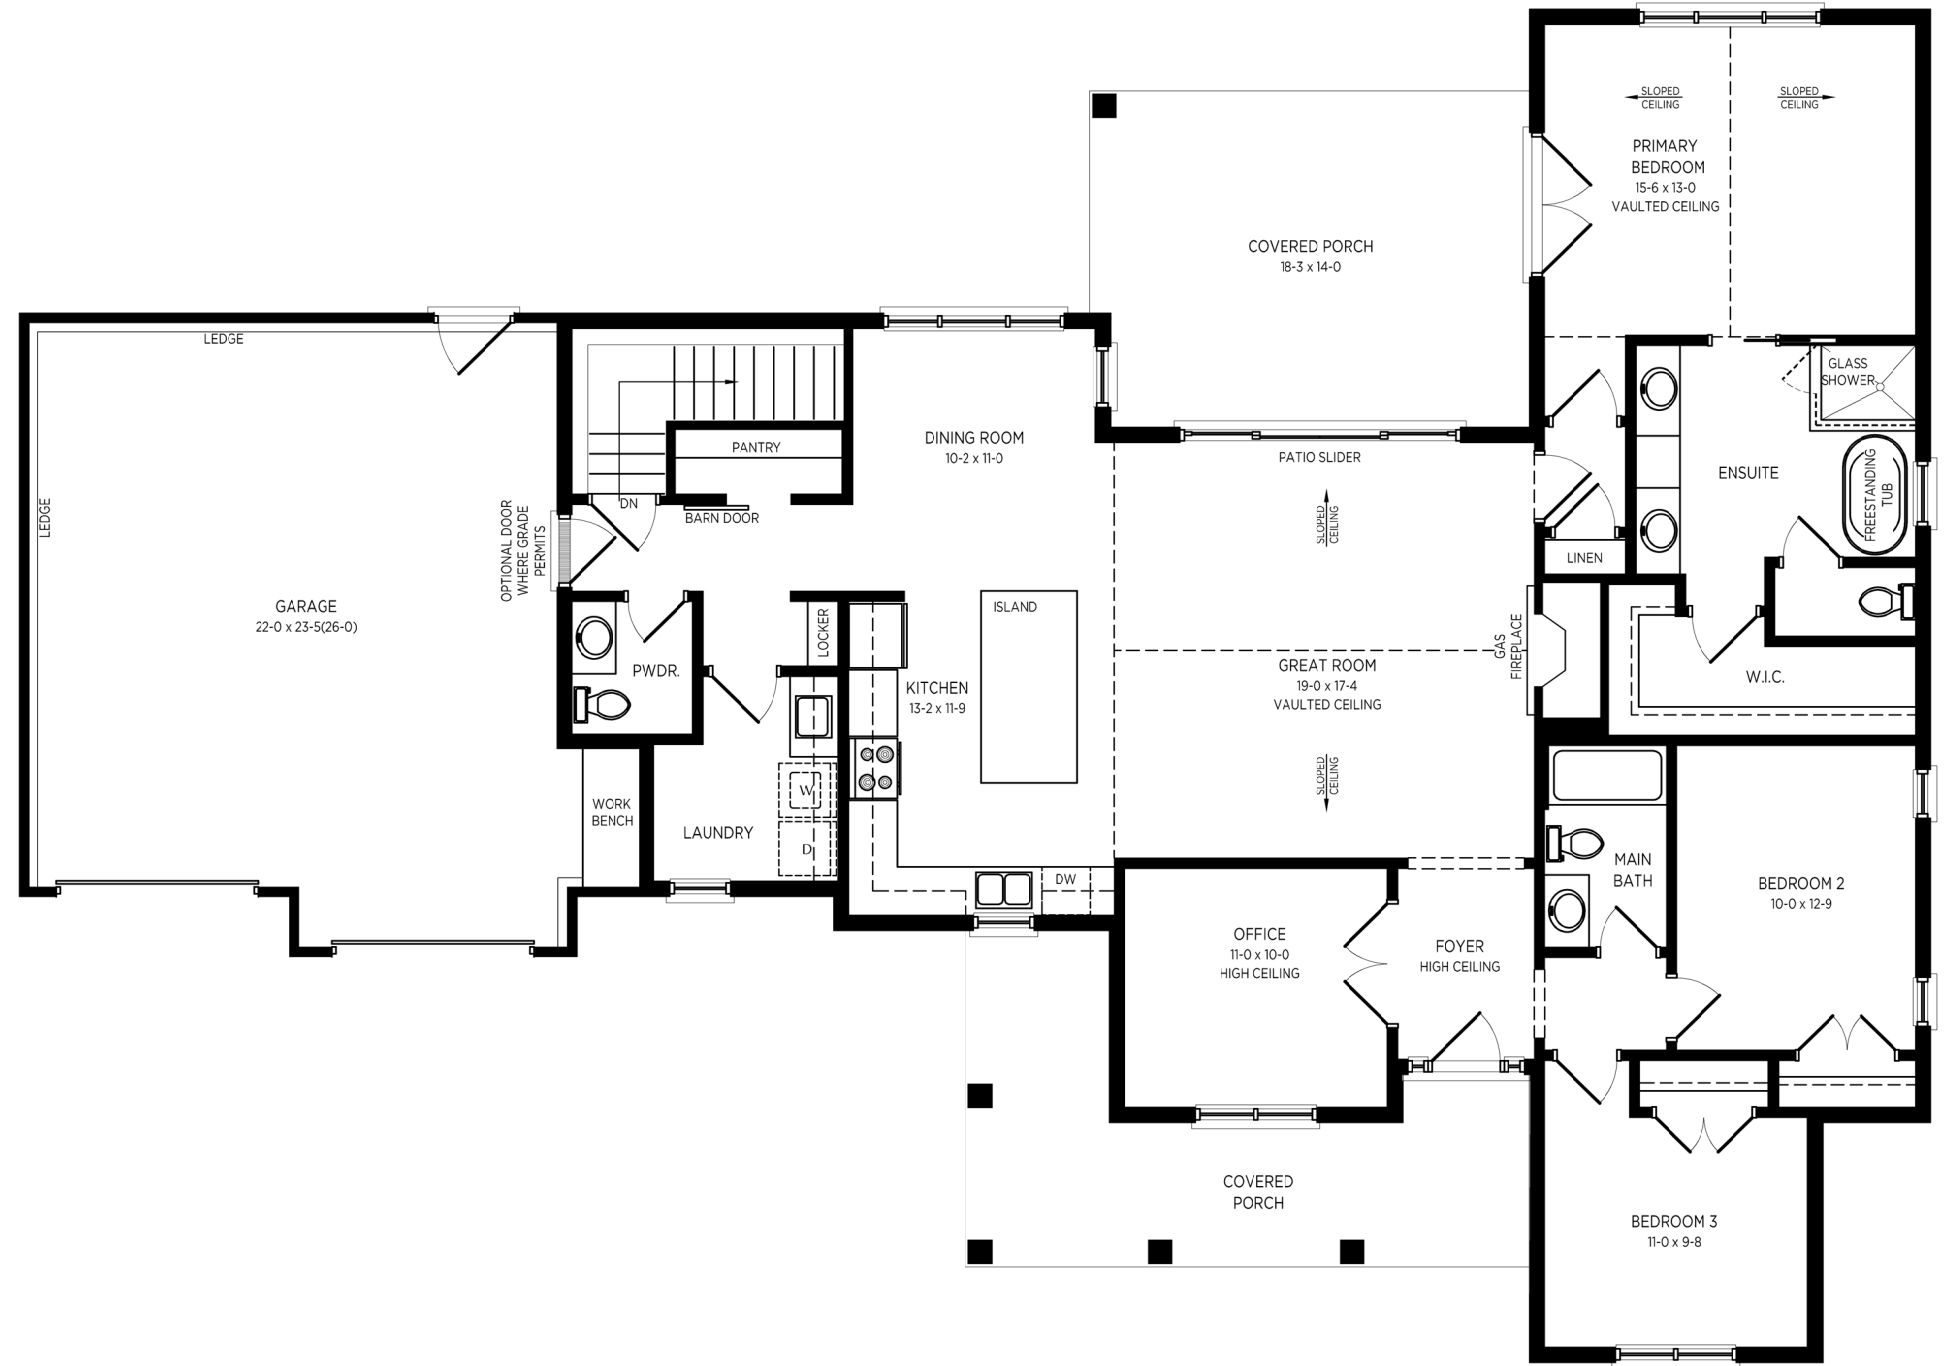

The Laurent

MAIN FLOOR AREA - 1923 sq.ft.

1923 sq. ft.

Basement Floor Plan

Main Floor Plan