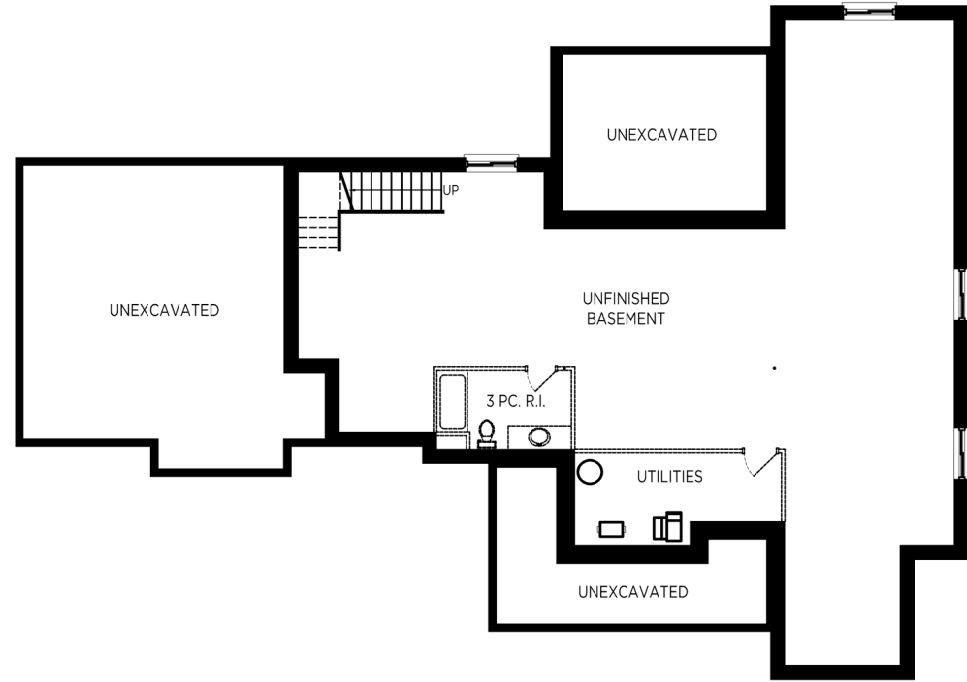

The Laurent

MAIN FLOOR AREA - 1923 sq.ft.

1923 sq. ft.

Basement Floor Plan

Main Floor Plan