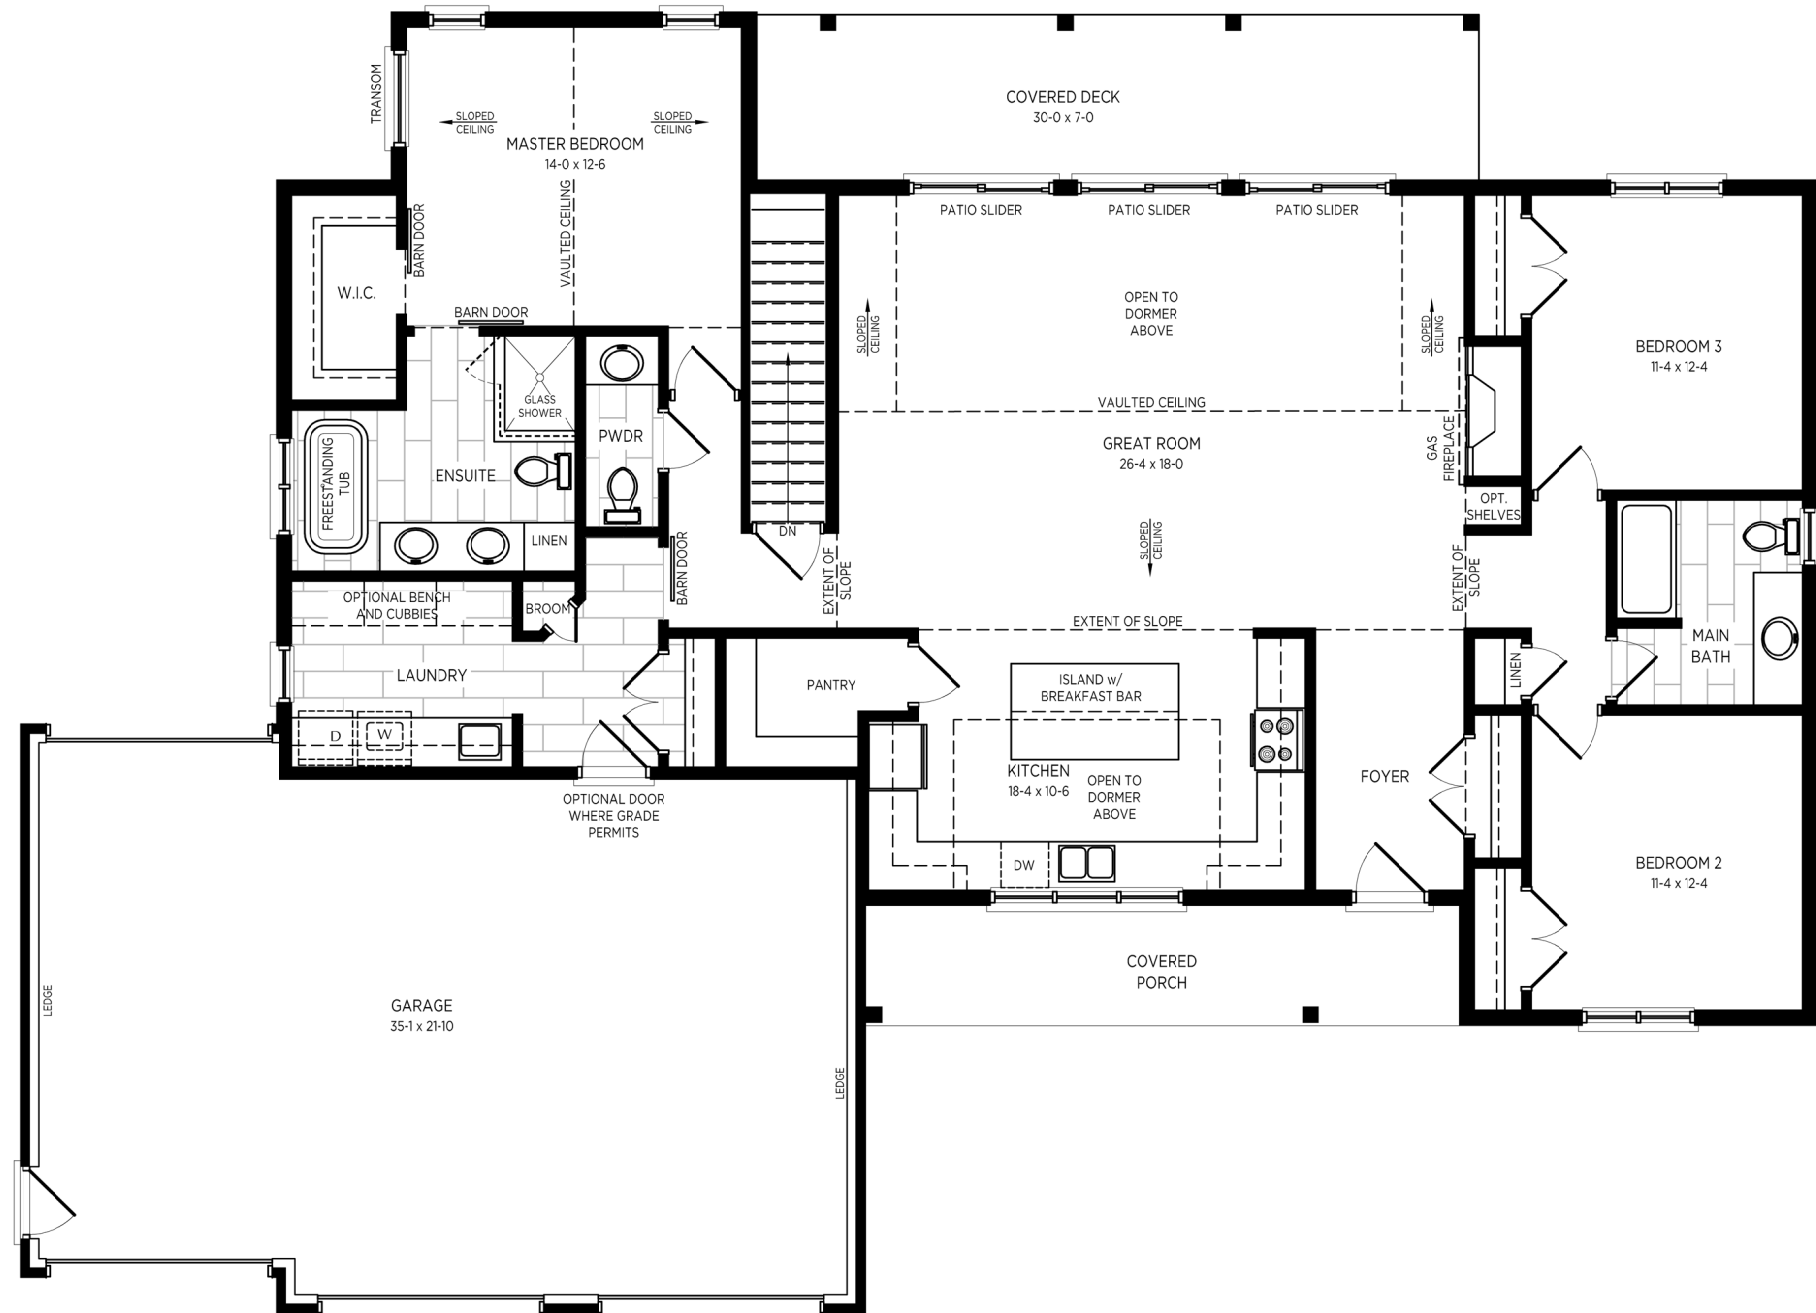

The Burke

MAIN FLOOR AREA - 1975 sq.ft.

1975 sq. ft.

Basement Floor Plan

Main Floor Plan