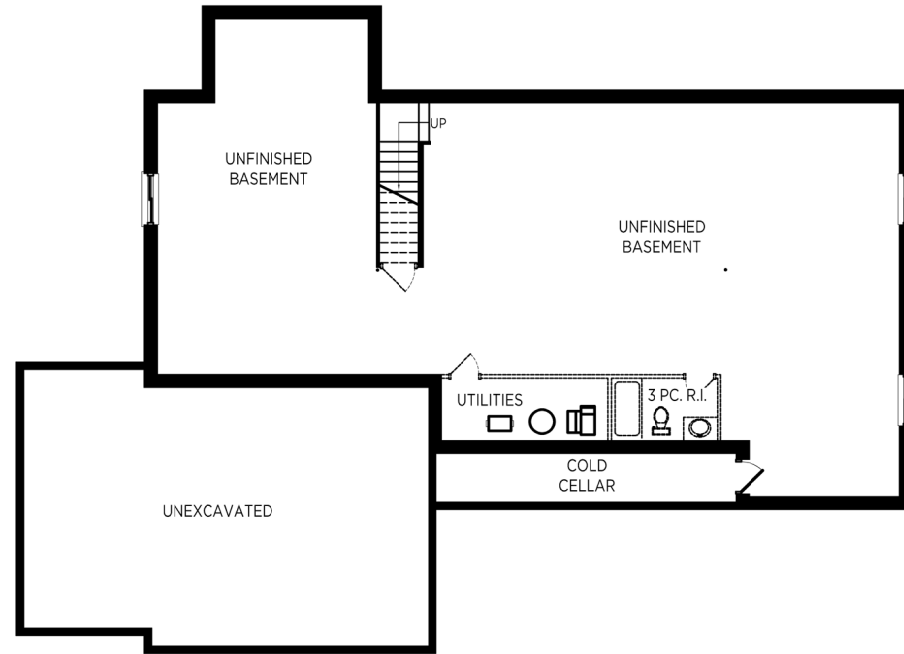

The Burke

MAIN FLOOR AREA - 1975 sq.ft.

1975 sq. ft.

Basement Floor Plan

Main Floor Plan